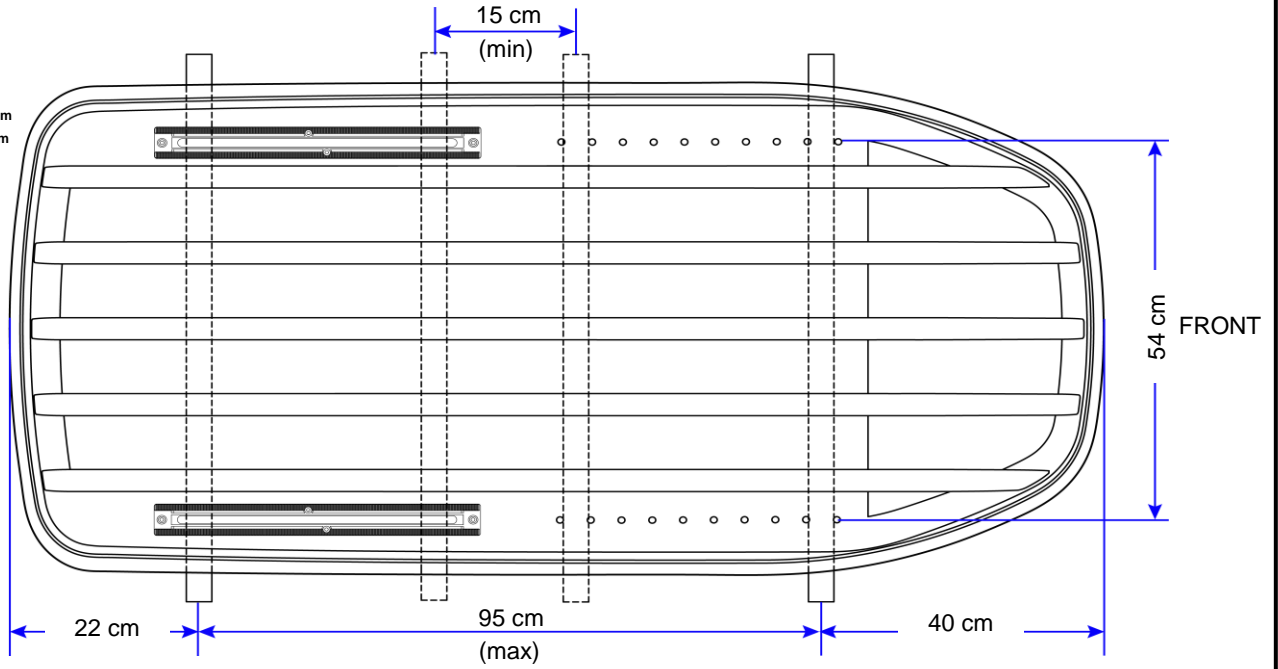

N9 - U-FIX (ALREADY INCLUDED) FAST FIX (ACCESSORY - SOLD SEPARATELY)

REAR

N9 - T-NUT (ACCESSORY - SOLD SEPARATELY)

REAR